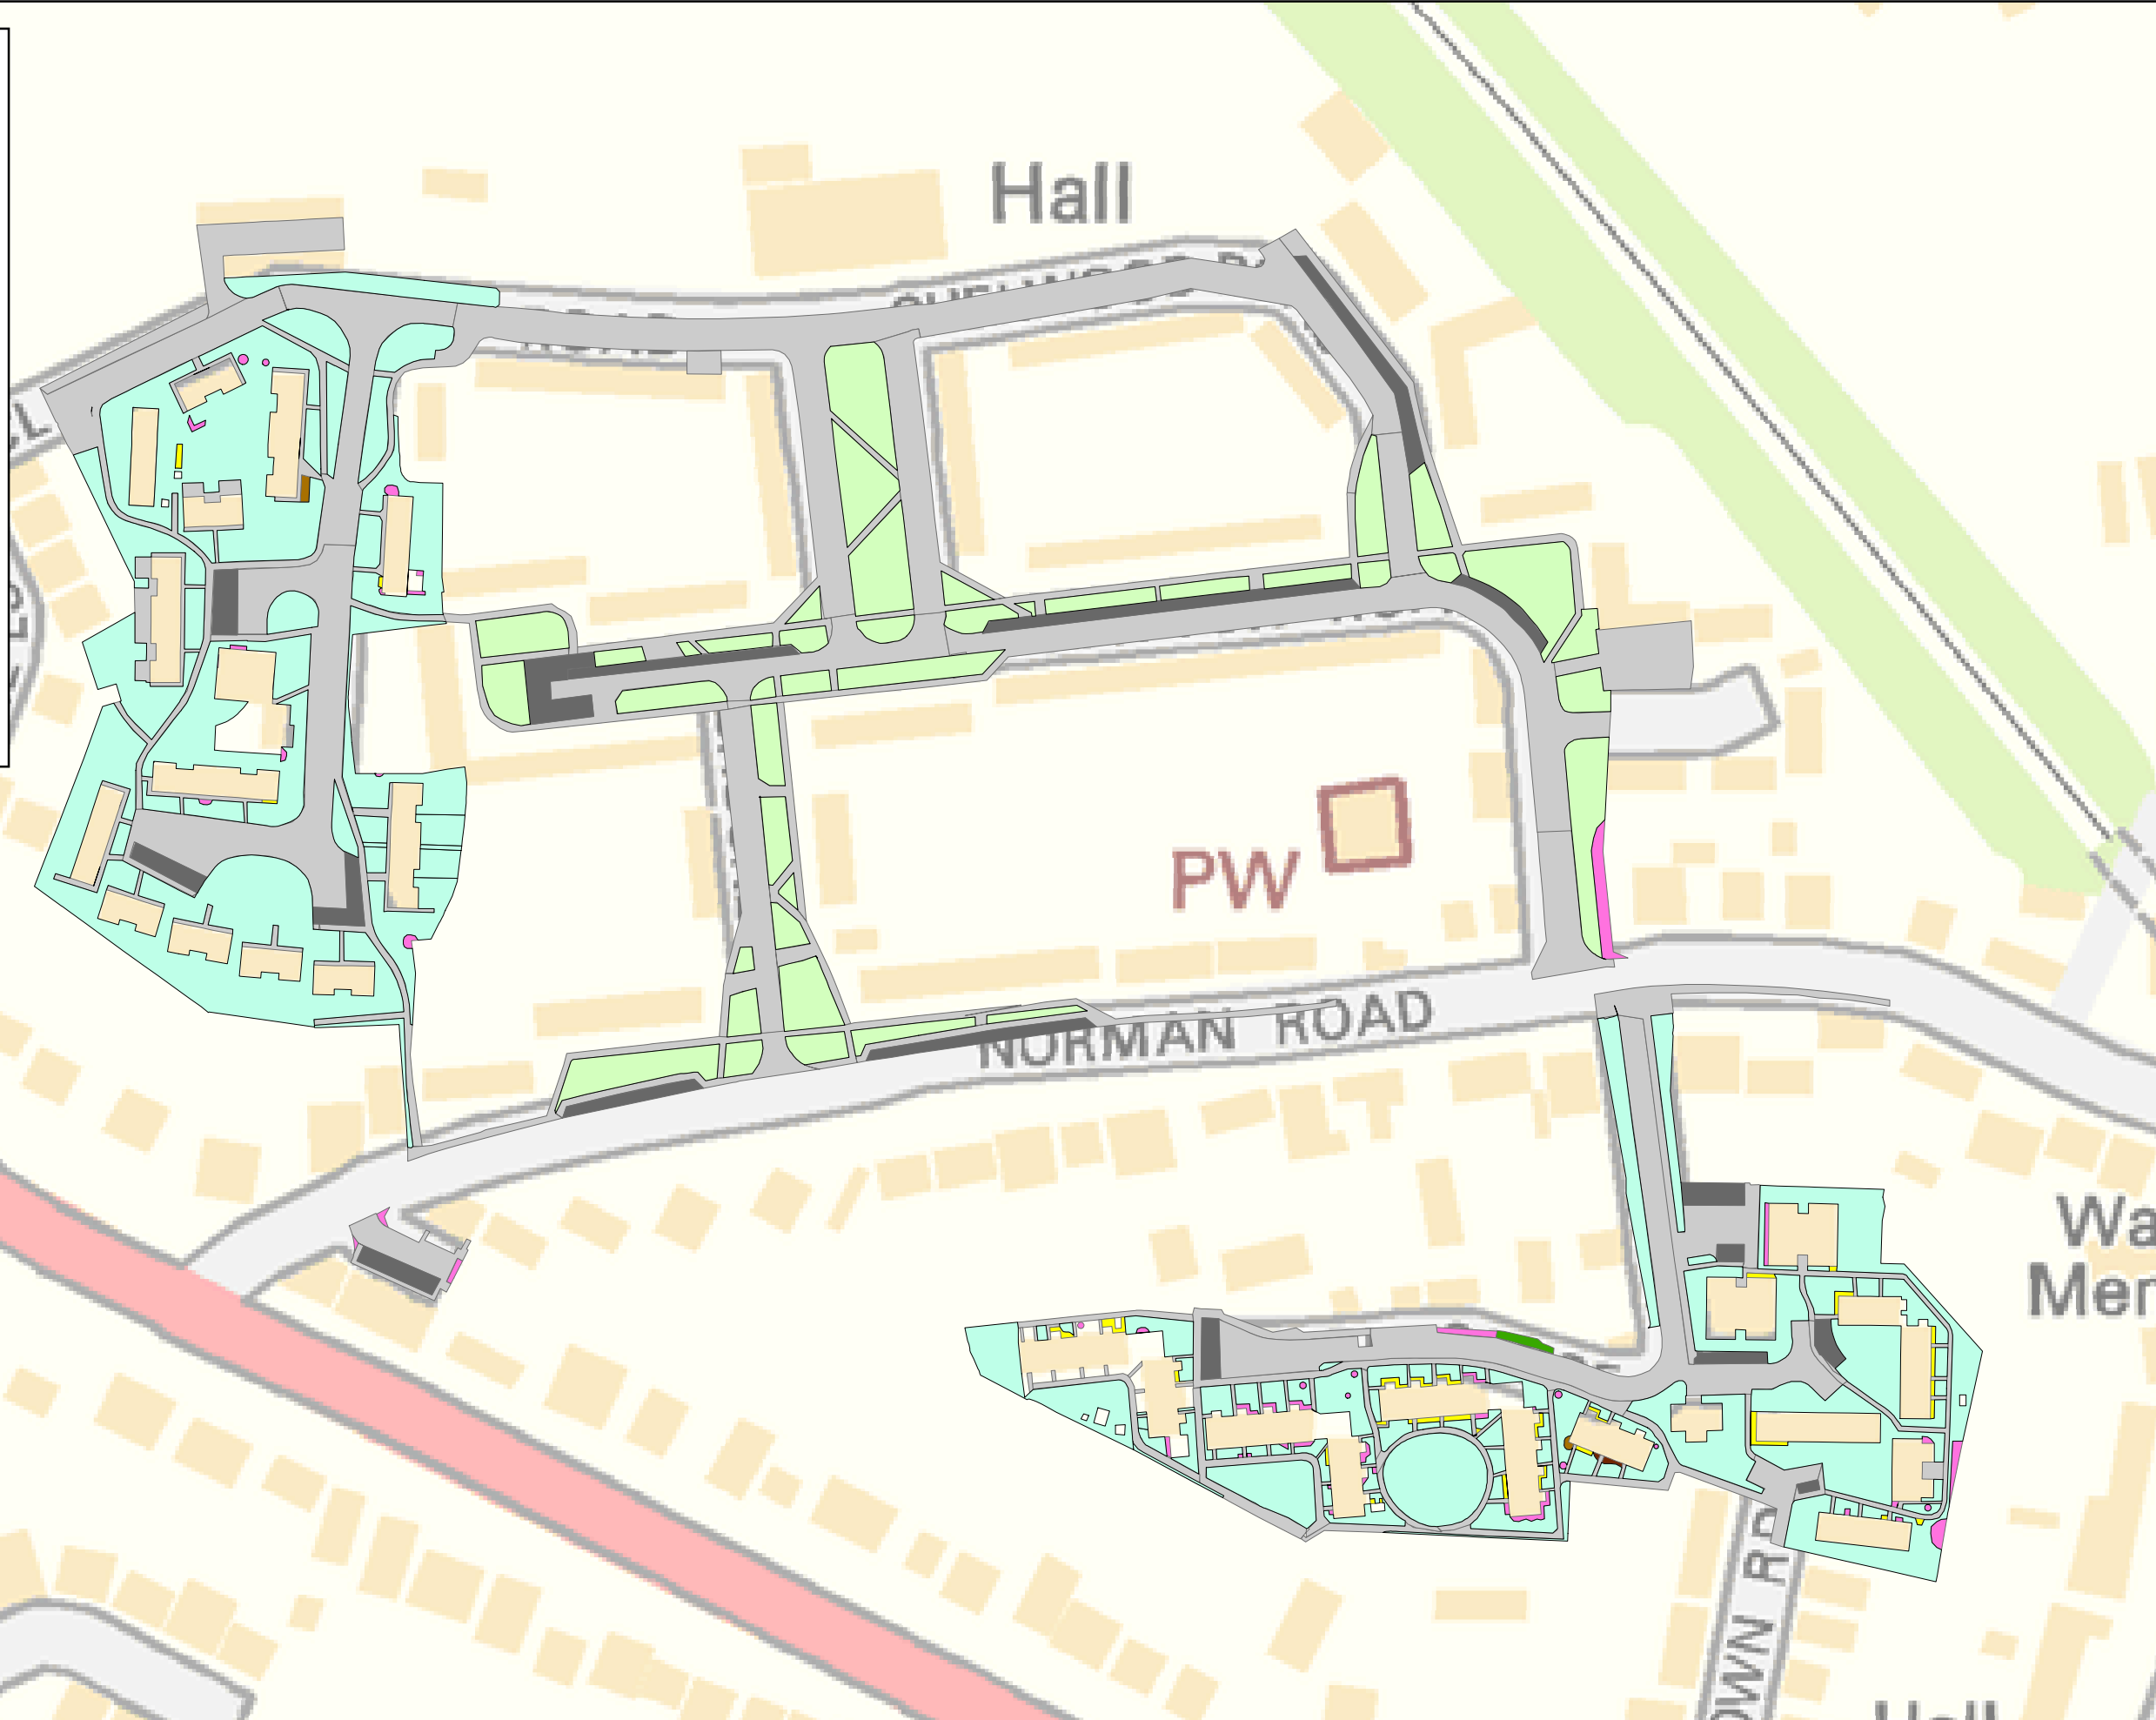

Legend

-  Saltford Parish Boundary
-  Amenity Grass
-  Sheltered Amenity Grass
-  Car Parking Areas
-  Flower Beds
-  Hardstanding
-  Meadow Grass
-  Rockeries
-  Rough Ground
-  Ornamental Shrubs

Produced by: GIS Services

Salford PC Information Request - Please note that although the marked areas are areas of land owned by Curo
Title: this doe's not mean that these areas of land are maintained by Curo (For the sole internal useof Saltford PC only)

Scale 1:1,599

Reproduced by permission of OrdnanceSurvey on behalf of HMSO. © Crown copyright and database right 2013. All rights reserved. Ordnance Survey Licence number 0100031184.