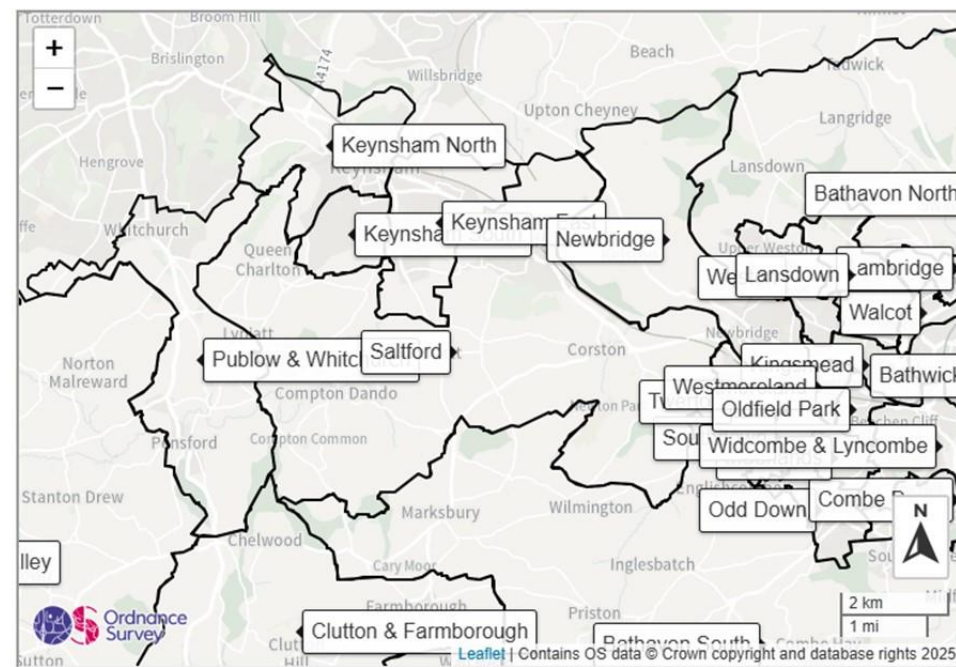

Map of Bath & North East Somerset parishes

Map of Bath & North East Somerset wards